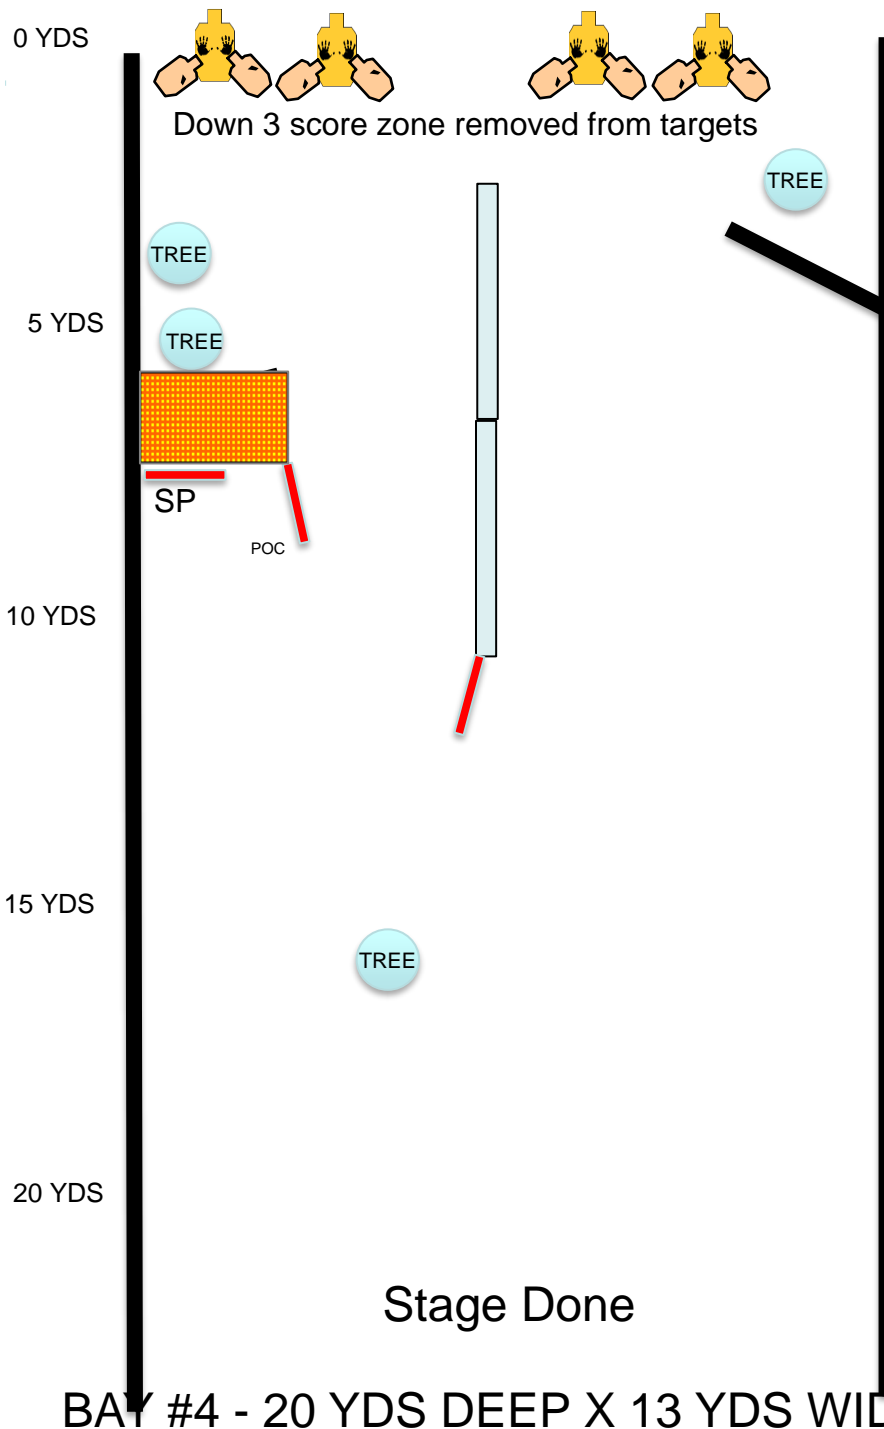

SCENARIO: You are walking in the woods, when a pack of Coyotes attack the people. Stop them!

GUN READY CONDITION: Gun loaded to division capacity and holstered. Loading devices stowed per IDPA rules.

STRINGS: 1
SCORING: 16 rounds min, Unlimited
TARGETS: 8 threat, 4 non threat, 0 Steel
SCORED HITS: Best 2 per paper
START-STOP: Audible - Last shot
RULES: Current IDPA Rulebook
COVER GARMENT: Required

STAGE PROCEDURE: Starting at SP with hands touching wall. PCC starts at low ready facing forward. Engage all threats with 2 rounds each per IDPA rules..