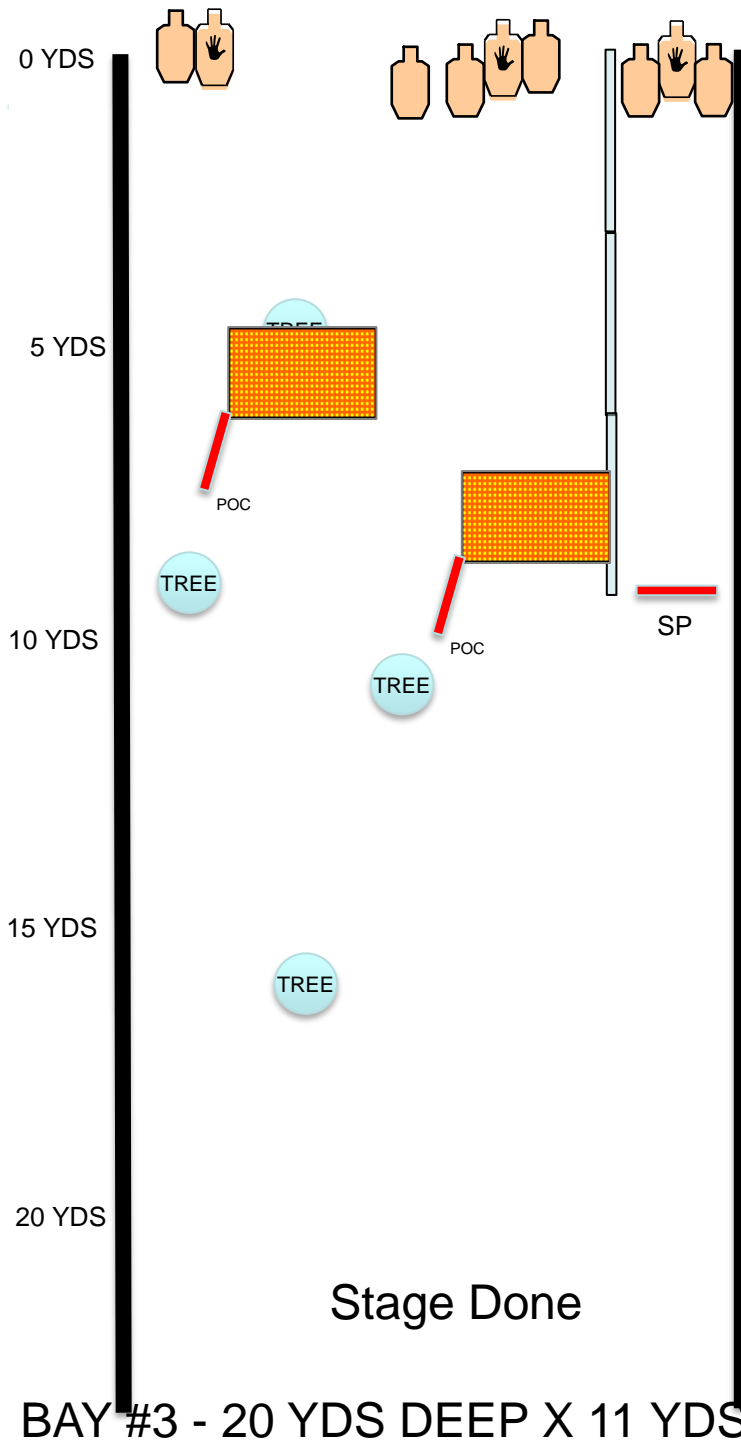

SCENARIO: You are working in your Pharmacy, when you encounter a group of Druggies taking hostages and waiting to rob you! . Stop them!

GUN READY CONDITION: Gun loaded to division capacity and holstered. PCC starts loaded at low ready. Loading devices stowed per IDPA rules

STRINGS: 1
SCORING: 18 rounds min, Unlimited
TARGETS: 6 threat, 3 non threat, 0 Steel
SCORED HITS: Best 2 to body & 1 to the head.
START-STOP: Audible - Last shot
RULES: Current IDPA Rulebook
COVER GARMENT: Required

STAGE PROCEDURE: Starting at SP hands relaxed at sides. At the signal take out the bandits with 2 shots to the body and 1 to the head.