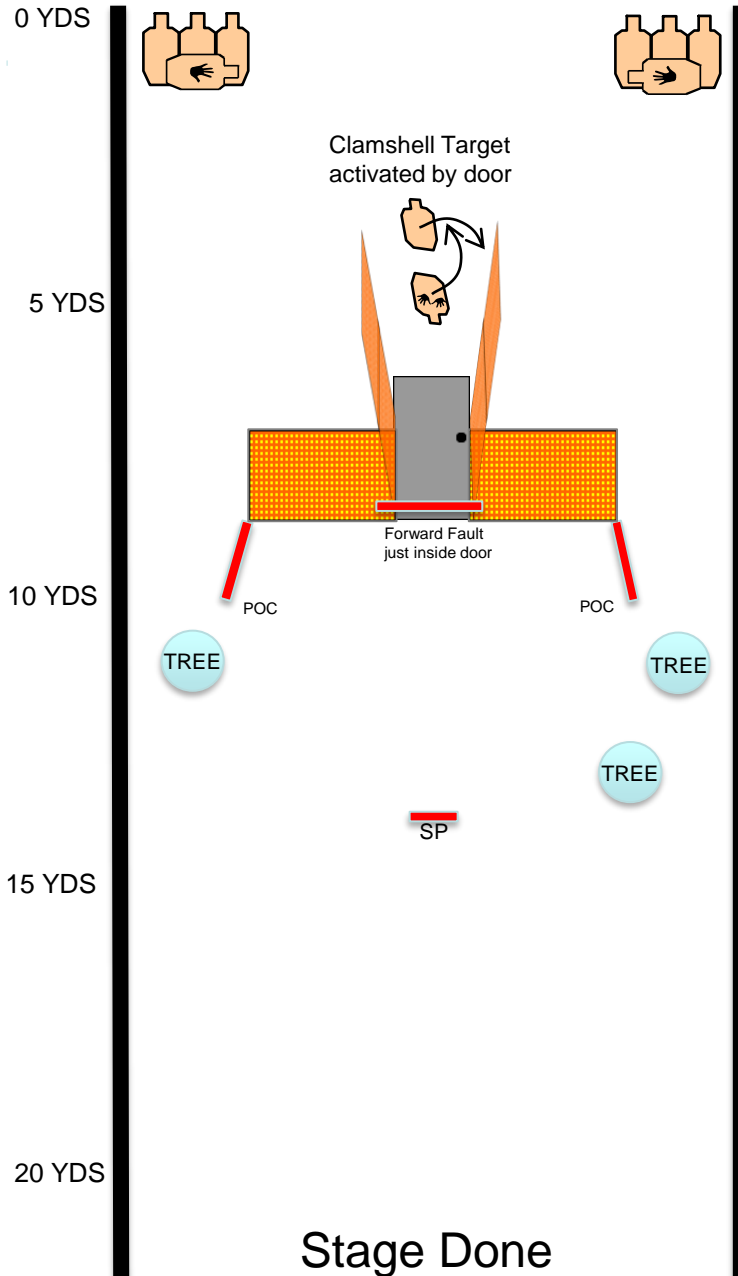

STAGE PROCEDURE: Standing at either SP, toes touching line, hands touching wall. At the signal engage all threats with 2 rounds to the body and 1 to the head.

Stage Done

BAY #1 - 25 YDS DEEP X 11 YDS WIDE

Lake County IDPA Surprise Attack

Course Designer: *John Sellman*

SCENARIO: You hear a noise outside your bedroom door. When you go to investigate you find attackers have taken your kids hostage. Stop them!

GUN READY CONDITION: Gun loaded to division capacity and holstered. Loading devices loaded to division capacity and stowed per IDPA rules. PCC will start low ready.

STRINGS: 1
SCORING: 14 rounds min, Unlimited
TARGETS: 7 threat, 3 non threat, 0 Steel
SCORED HITS: Best 2 per paper
START-STOP: Audible - Last shot
RULES: Current IDPA Rulebook
COVER GARMENT: Required

STAGE PROCEDURE: Starting facing up range, heels touching SP. Hands relaxed at sides. PCC will start toes touching SP. At the signal, take out the attackers with 2 rounds each per IDPA rules. All Door shots must be taken from behind forward fault line.