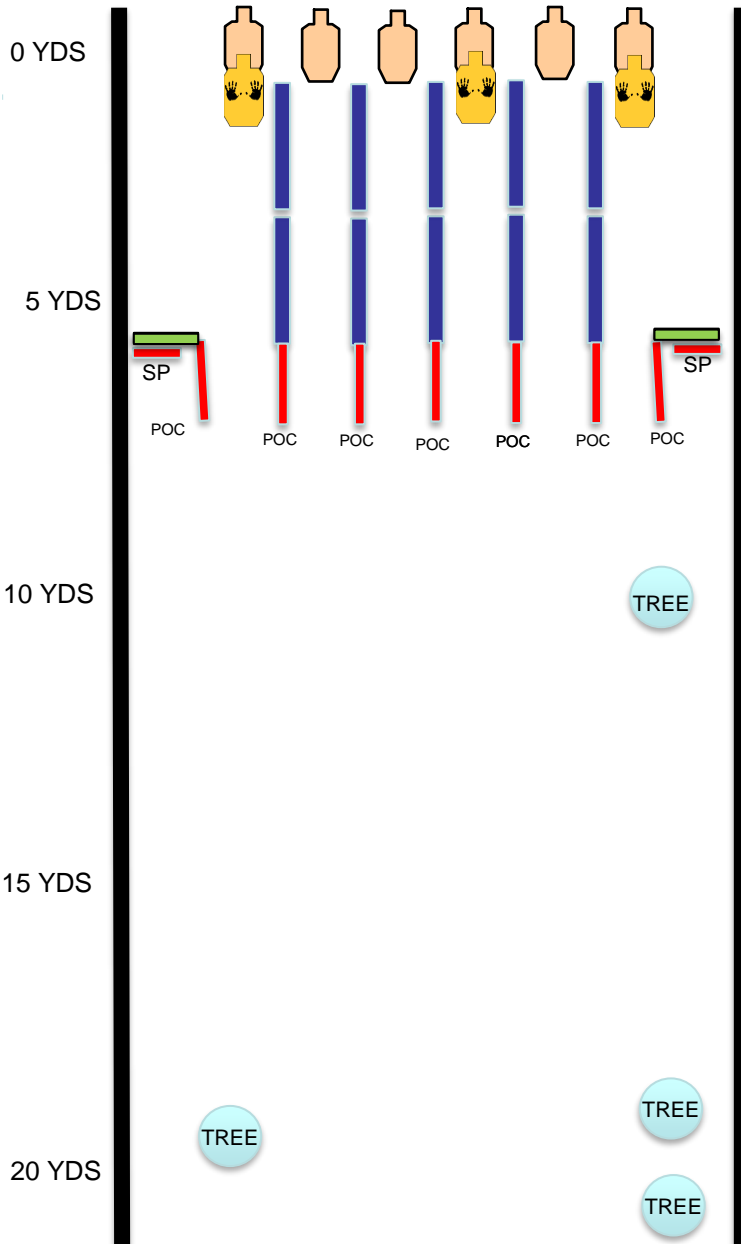

Lake County IDPA
Cleanup in Isle's 1 thru 6
Course Designer: John Sellman

SCENARIO: While grocery shopping you find yourself facing attackers down every aisle! Take them out!

GUN READY CONDITION: Loaded to division capacity and holstered. PCC starts low ready. Loading devices stowed per IDPA rules

STRINGS: 1
SCORING: 18 rounds, Unlimited
TARGETS: 6 threats, 3 non threat, 0 Steel
SCORED HITS: Best 2 on body & 1 on head
START-STOP: Audible - Last shot
RULES: Current IDPA Rulebook
COVER GARMENT: Required

STAGE PROCEDURE: Standing at either SP, toes touching line, hands touching wall. At the signal engage all threats with 2 rounds to the body and 1 to the head.

Stage Done

BAY #1 - 25 YDS DEEP X 11 YDS WIDE