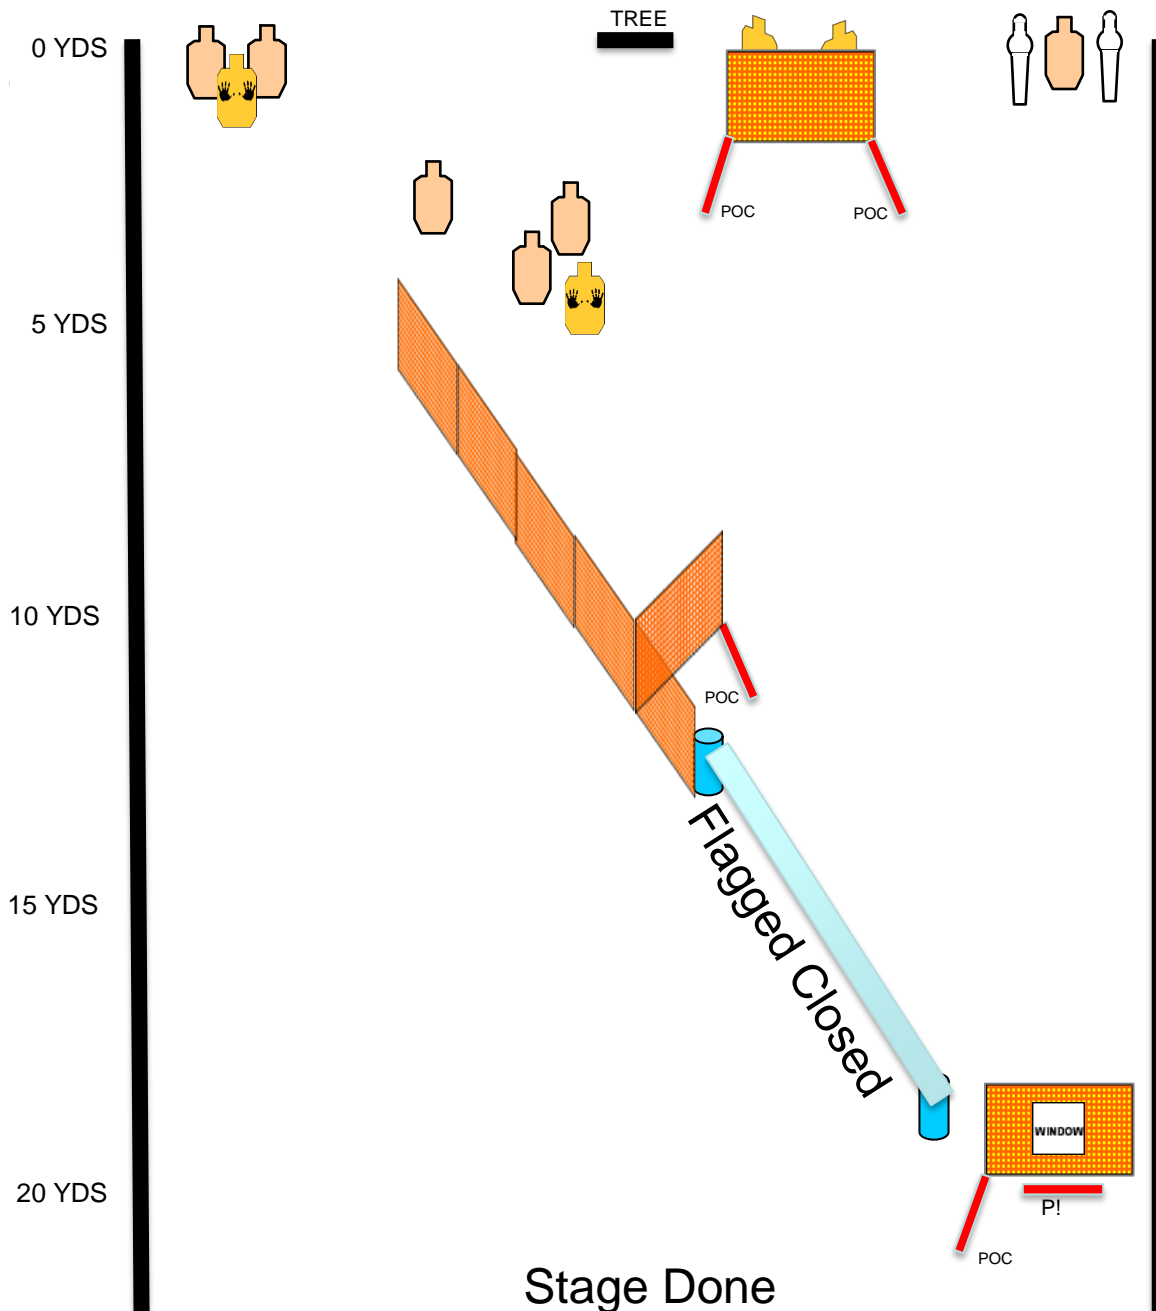

Lake County IDPA

Long Distance Relationship

Course Designer: *Ross Quarnoccio*

SCENARIO: You have attracted a lot of attention and seem like an easy mark. Prove them different!

GUN READY CONDITION: Gun loaded to division capacity and holstered. Magazines loaded to division capacity and stowed per IDPA rules. PCC low ready facing berm.

STRINGS:	1
SCORING:	18 rounds min, Unlimited
TARGETS:	8 threat, 2 non threat, 2 Steel
SCORED HITS:	Best 2 per paper. Steel must fall
START-STOP:	Audible - Last shot
RULES:	Current IDPA Rulebook
COVER GARMENT:	Required

STAGE PROCEDURE: Starting at P1. Toes touching line. Hands relaxed at sides. Engage all threats with 2 shots on paper one on steel. Steel must fall. Steel can only be engaged from P1 position.

Stage Done

BAY #6 - 20 YDS DEEP X 18 YDS WIDE