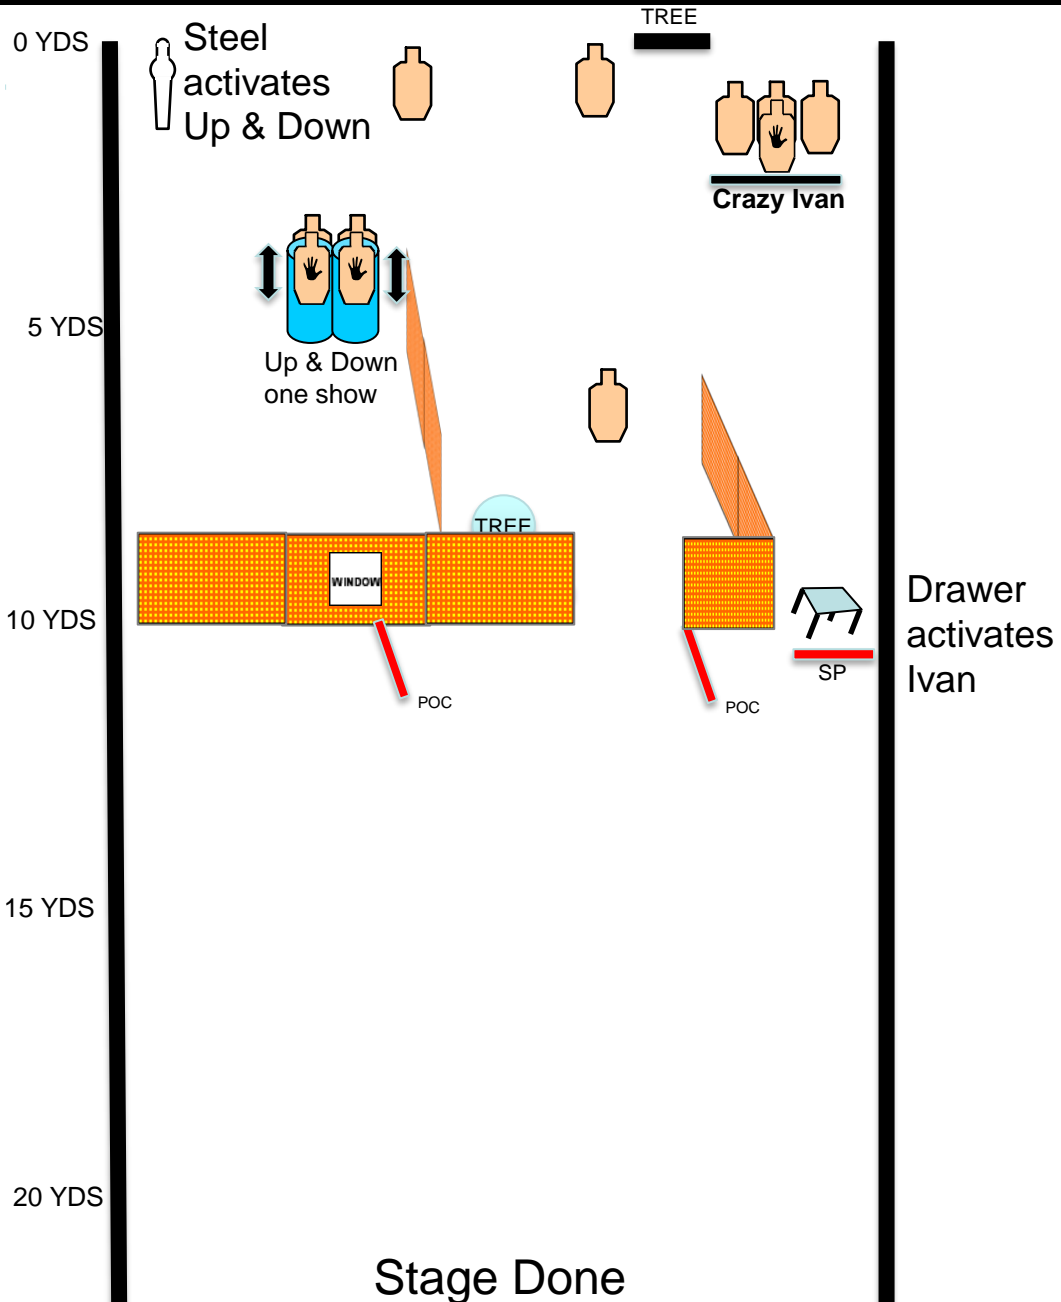

STAGE PROCEDURE: Starting at SP with hands touching wall. PCC starts at low ready facing forward. Engage all threats with 2 rounds each per IDPA rules..

Lake County IDPA

Glad I'm shooting SSP

Course Designer: *Ross Quarnoccio*

SCENARIO: You are at the gun counter and the clerk is taken hostage. Open the case, pick up a gun and go to work.

GUN READY CONDITION: Gun loaded with 6 round magazine. CHAMBER EMPTY! Placed in drawer. All loading devices stowed per IDPA rules. PCC placed on table, unloaded, and bolt closed. All PCC magazine placed in closed drawer.

STAGE PROCEDURE: Standing at SP, toes touching line and hands relaxed at your sides. At the signal, retrieve your firearm and take out all threats per IDPA rules.

BAY #5 - 20 YDS DEEP X 13 YDS WIDE

Lake County IDPA