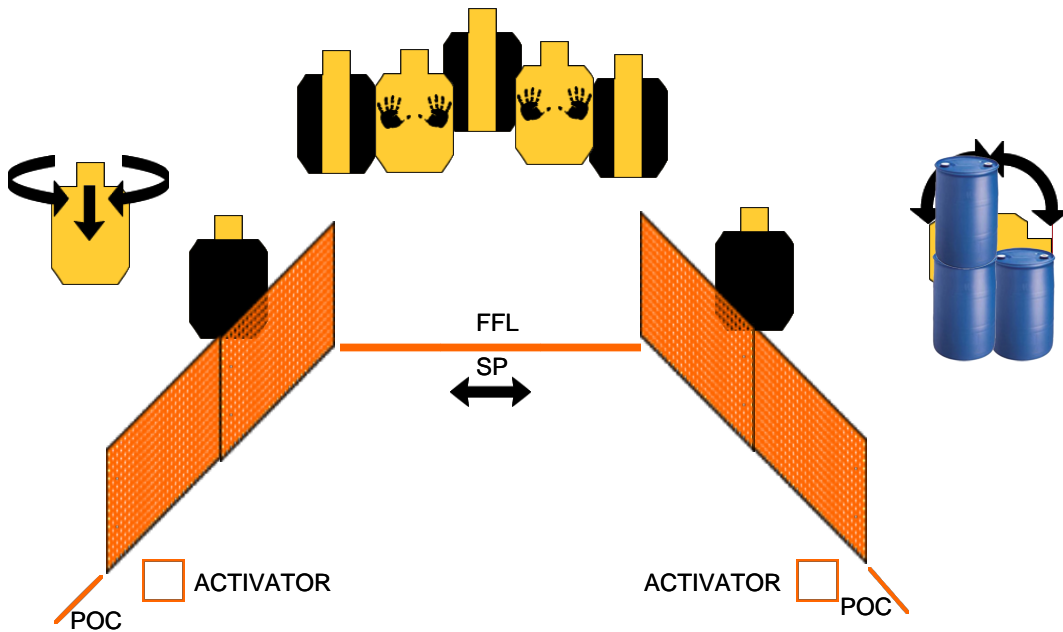

SCENARIO:

You are almost to your truck when you are confronted and threatened by a gang of armed gang members. Save yourself and the other innocent bystanders.

PROCEDURE:

At the signal, engage all threats in tactical priority, activating moving targets while moving to positions of cover.

SCORING: Unlimited

ROUND COUNT: 14

TARGETS: 7

DISTANCE: 3-7 yds.

SCORED HITS: Best 2 per target

PENALTIES: Per IDPA Rules

CONCEALMENT:

NOTES: Muzzle Safe:180

GRILL DRILL MAY 2021 RANGE 1

RULES: IDPA Rules

Created By: Kurt Schlicht

START POSITION:

Standing at SP hands relaxed at sides, gun loaded to division capacity, holstered, and concealed. PCC starts at low ready.