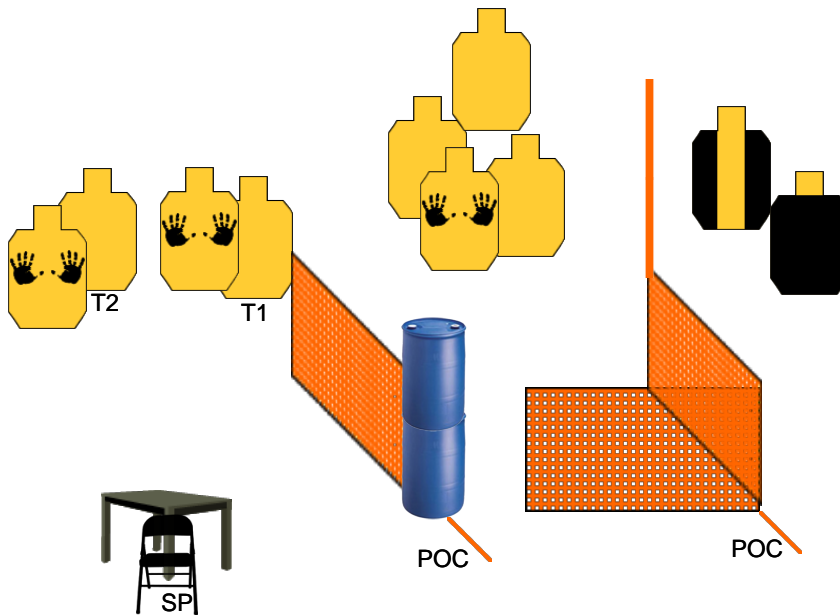

SCORING: Unlimited

ROUND COUNT: 14

TARGETS: 7

DISTANCE: 3-7 yds.

SCORED HITS: Best 2 per target

PENALTIES: Per IDPA Rules

CONCEALMENT: Yes

NOTES: Muzzle Safe:180

PATH TO SAFETY MAY 2021 RANGE 5

RULES: IDPA Rules

Created By: Kurt Schlicht

START POSITION:

Standing at either SP, gun loaded to division capacity, holstered and concealed. PCC at low ready.

SCENARIO:

You are trapped in a bad situation, fight your way to safety. Unfortunately, you are wounded in the process.