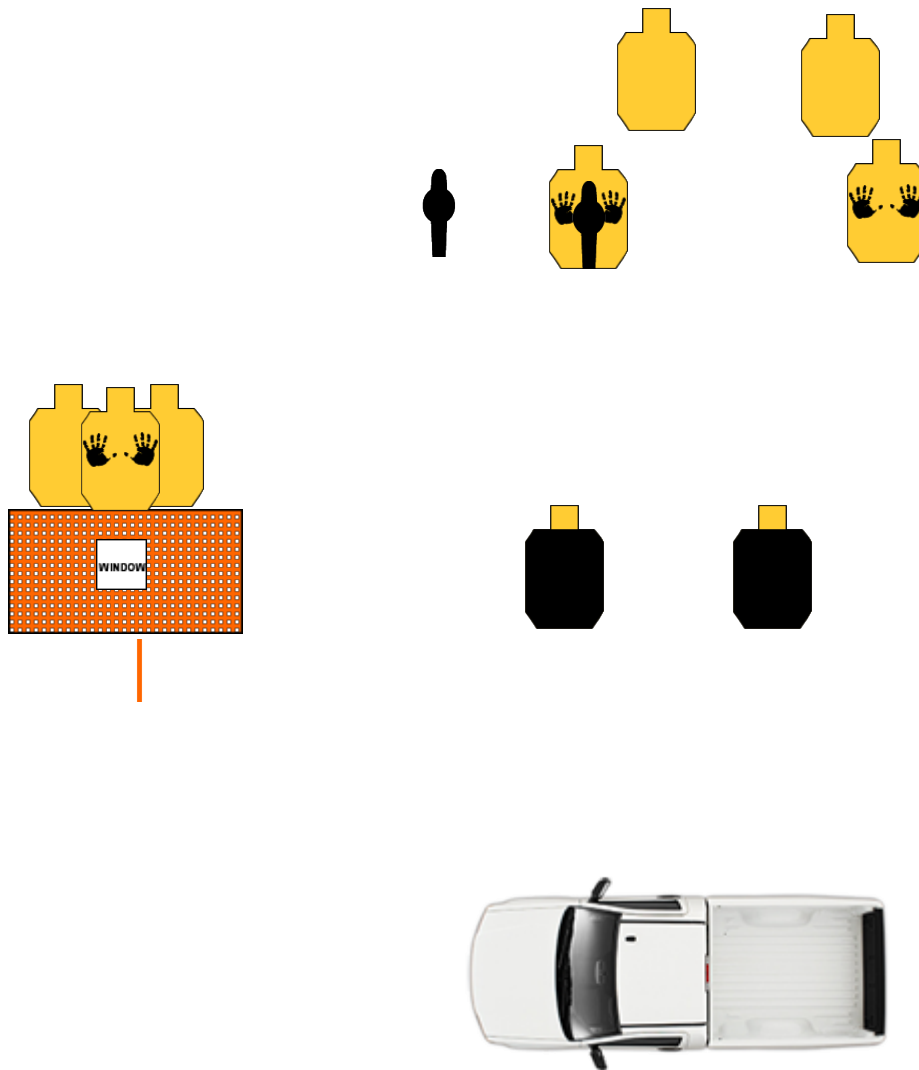

ROADBLOCK MAY 2021 RANGE 6

RULES: IDPA Rules

Created By: Kurt Schlicht

START POSITION:

Seated inside the vehicle, hands at 10 & 2 on the wheel, gun holstered, and loaded to division capacity. PCC starts with rifle on the rack, muzzle pointed down range.

SCENARIO:

You are on your way to the gun shop to pick up a new toy when you are forcefully stopped by armed and dangerous thugs blocking the road. Defend yourself.

PROCEDURE:

At the signal, engage all visible threats in tactical priority from inside the vehicle, remaining threats in tactical priority from POC.

SCORING: Unlimited

ROUND COUNT: 14

TARGETS: 8

DISTANCE: 5 - 15yds

SCORED HITS: Best 2 per target, steel must fall.

PENALTIES: Per IDPA Rules

CONCEALMENT: No

NOTES: Muzzle Safe:180