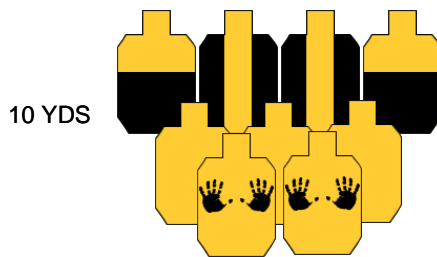

PROCEDURE:

At the signal, turn, draw, and engage all threats in tactical priority, while staying within the fault lines. All targets are considered equal distance.

SCORING: Unlimited

ROUND COUNT: 14

TARGETS: 7

DISTANCE: 10 YDS.

SCORED HITS: Best 2 per target

PENALTIES: Per IDPA Rules

CONCEALMENT: Yes

NOTES: Muzzle Safe:180

MARYS MOBS MAY 2021 RANGE 4

RULES: IDPA Rules

Created By: Kurt Schlicht