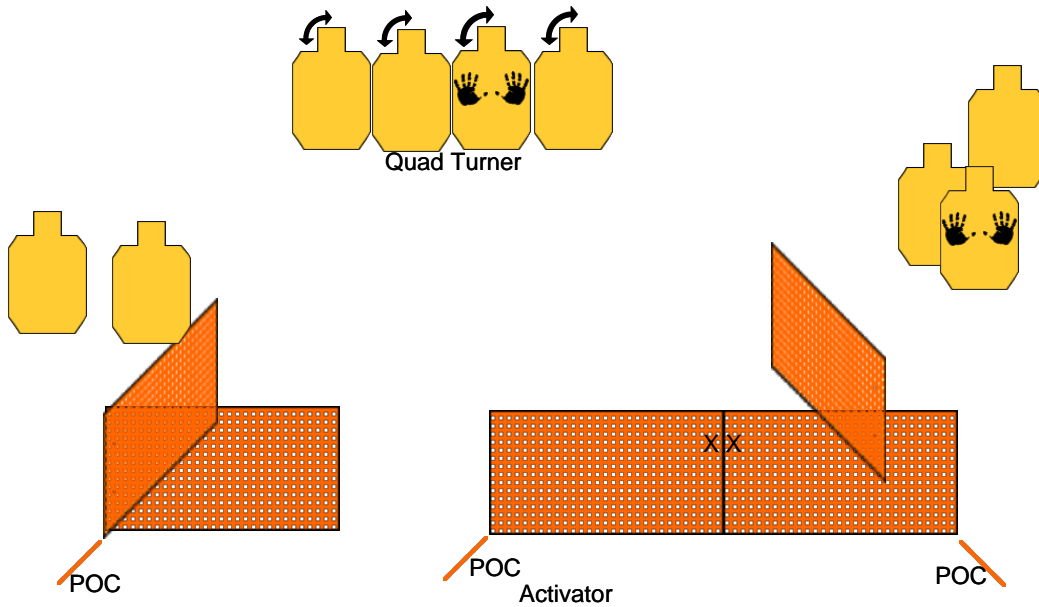

SCORING: Unlimited

ROUND COUNT: 14

TARGETS: 7

DISTANCE: 5 - 10yds.

SCORED HITS: Best 2 per target

PENALTIES: Per IDPA Rules

CONCEALMENT: Yes

NOTES: Muzzle Safe:180

BACK UP-DONT SUCK MAY 2021 RANGE 7

RULES: IDPA Rules

Created By: Kurt Schlicht

START POSITION:

Standing at SP (anywhere behind the forward fault line), hands above shoulders, gun loaded to division capacity, holstered, and concealed. PCC starts at low ready with firing hand above shoulders.

SCENARIO:

You are almost to your truck when you are confronted and threatened by a gang of armed gang members. Save yourself and the other innocent bystanders.

PROCEDURE:

At the signal, engage all threats in tactical priority, activating moving targets while moving to positions of cover.