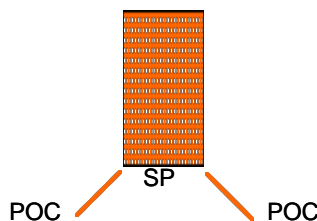

GRILL DRILL MAY 2021 RANGE 1

RULES: IDPA Rules

Created By: Kurt Schlicht

START POSITION:

Standing at SP hands relaxed at sides, gun loaded to division capacity, holstered, and concealed. PCC starts at low ready.

SCENARIO:

You are peacefully cooking up the fresh fish that you caught earlier, the tantalizing aroma has attracted some armed uninvited guests intent on stealing your fish and hanging you out to dry. Nobody steals your fish!

PROCEDURE:

At the signal, engage all threats in tactical priority

SCORING: Unlimited

ROUND COUNT: 14

TARGETS: 7

DISTANCE: 10 - 25yds

SCORED HITS: Best 2 per target

PENALTIES: Per IDPA Rules

CONCEALMENT: Yes

NOTES: Muzzle Safe:180

10yds