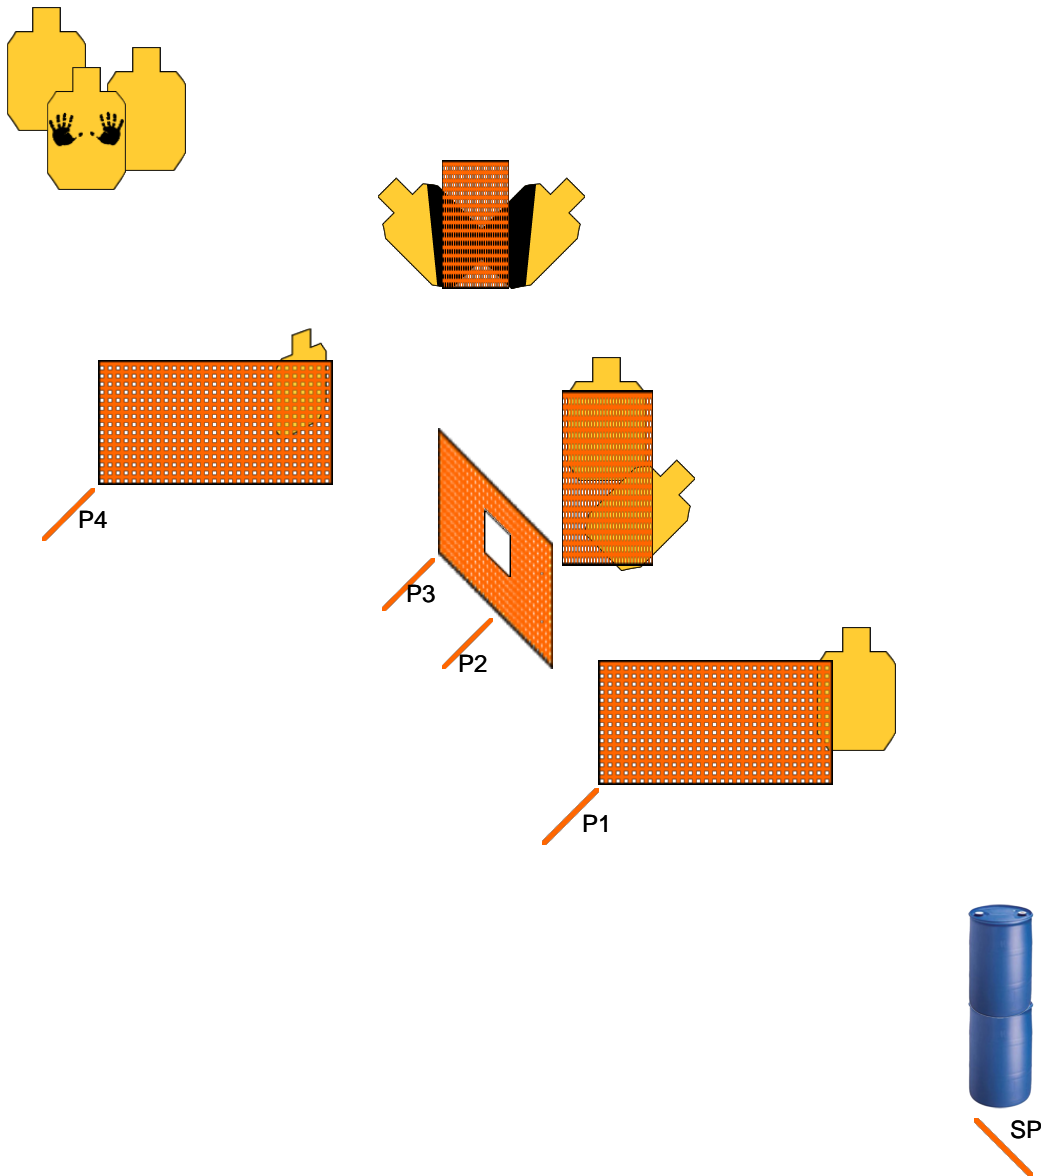

NOTES:

PROTESTER PICKOFF RANGE 3 NOVEMBER 2020

RULES: IDPA Rules

Created By: Kurt Schlicht

START POSITION:

Standing at SP gun loaded to division capacity, holstered and concealed. PCC starts at low ready.

SCENARIO: