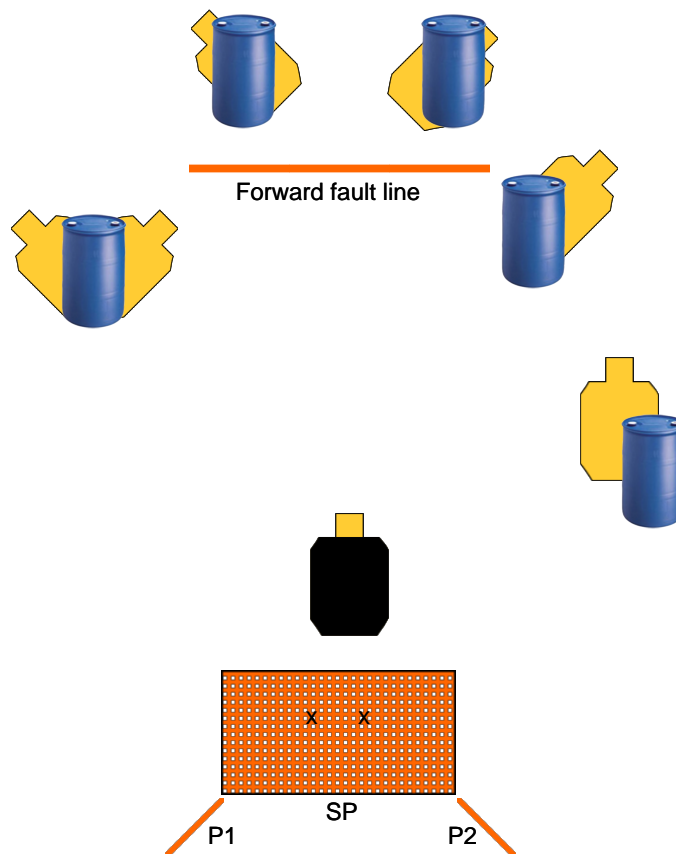

SCORING: Unlimited

ROUND COUNT: 18

TARGETS: 10

DISTANCE: 10 YDS.

SCORED HITS: Best 2 per target, steel must fall.

PENALTIES: Per IDPA Rules

CONCEALMENT: Yes

NOTES:

CEMETARY COCKROACHES RANGE 4 NOVEMBER 2020

RULES: IDPA Rules	Created By: Kurt Schlicht
START POSITION: Standing at SP, hands touching the x's on the wall, gun loaded to division capacity, holstered, and concealed. PCC starts at low ready.	
SCENARIO: You are visiting loved ones, but have forgotten it's Halloween. Zombies are everywhere, thankfully, you are loaded with silver bullets today. fight your way out.	SCORING: Unlimited
	ROUND COUNT: 14
	TARGETS: 7
	DISTANCE: 1 - 7 YDS.
	SCORED HITS: Best 2 per target
	PENALTIES: Per IDPA Rules
	CONCEALMENT: Yes
	NOTES:

50 YARD STANDARDS TEST RANGE 7 November 2020

RULES: IDPA Rules

Created By: Kurt Schlicht

START POSITION:

Standing at forward fault line, gun holstered, loaded to division capacity. PCC starts at low ready.