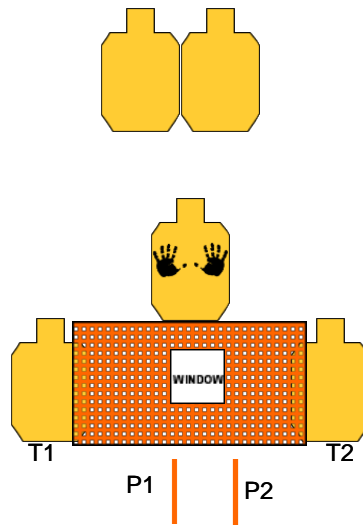

SCORING: Unlimited

ROUND COUNT: 12

TARGETS: 4

DISTANCE: 5 - 10yds.

SCORED HITS: Best 3 per target

PENALTIES: Per IDPA Rules

CONCEALMENT: Yes

NOTES:

RALLY RIPOFF RANGE 6 NOVEMBER 2020

RULES: IDPA Rules

Created By: Kurt Schlicht

START POSITION:

Seated at the table, gun loaded to division capacity, holstered, and concealed. PCC starts with rifle on the table, pointed directly at the berm.