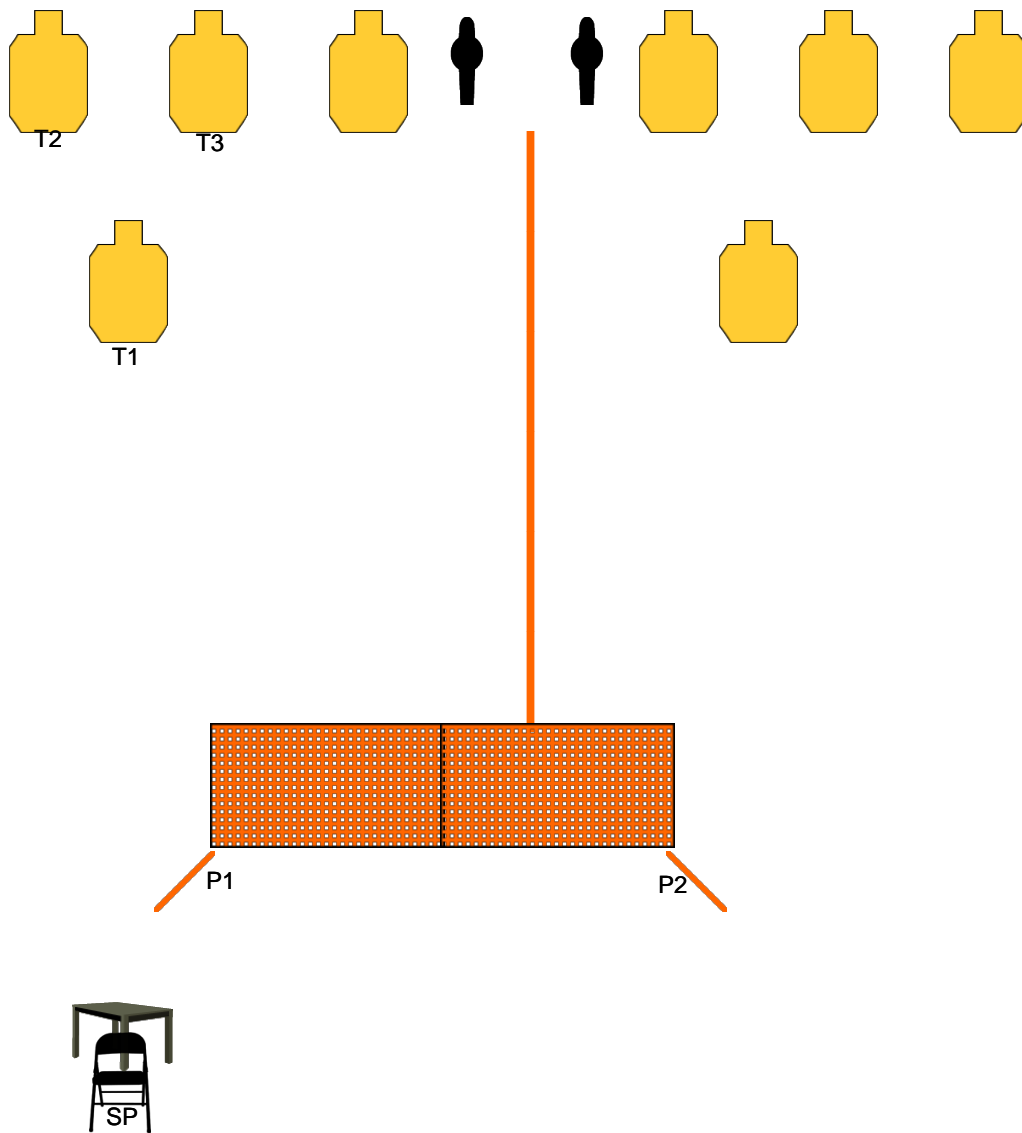

SCORING: Unlimited

ROUND COUNT: 18

TARGETS: 10

DISTANCE: 10 YDS.

SCORED HITS: Best 2 per target, steel must fall.

PENALTIES: Per IDPA Rules

CONCEALMENT: Yes

NOTES:

CEMETARY COCKROACHES RANGE 4 NOVEMBER 2020

RULES: IDPA Rules	Created By: Kurt Schlicht
START POSITION: Standing at SP, hands touching the x's on the wall, gun loaded to division capacity, holstered, and concealed. PCC starts at low ready.	
SCENARIO: You are visiting loved ones, but have forgotten it's Halloween. Zombies are everywhere, thankfully, you are loaded with silver bullets today. fight your way out.	SCORING: Unlimited
	ROUND COUNT: 14
	TARGETS: 7
	DISTANCE: 1 - 7 YDS.
	SCORED HITS: Best 2 per target
	PENALTIES: Per IDPA Rules
	CONCEALMENT: Yes
	NOTES:

50 YARD STANDARDS TEST RANGE 7 November 2020

RULES: IDPA Rules

Created By: Kurt Schlicht

START POSITION:

Standing at forward fault line, gun holstered, loaded to division capacity. PCC starts at low ready.