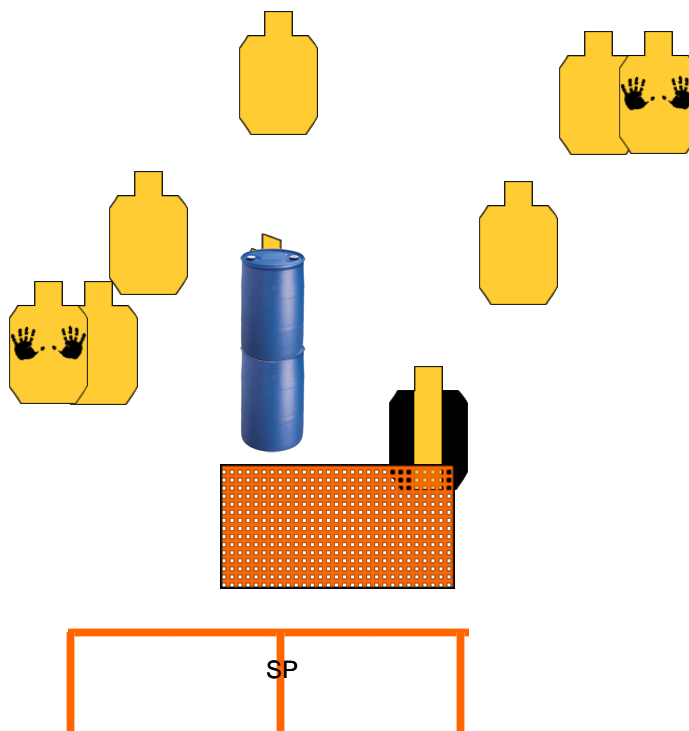

PROCEDURE:

At the signal, engage all threats from inside of the cover lines.

SCORING: Unlimited

ROUND COUNT: 14

TARGETS: 7

DISTANCE: 3 - 10yds.

SCORED HITS: Best 2 per target

PENALTIES: Per IDPA Rules

CONCEALMENT:

NOTES:

FLIGHT FIGHT RANGE 2 NOVEMBER 2020

RULES: IDPA Rules

Created By: Kurt Schlicht

START POSITION:

Seated in chair, gun loaded to division capacity, holstered and concealed. PCC starts at low ready.

SCENARIO:

You are the Air Marshall on flight 511, when terrorists try to gain control of the plane and passengers. Let your training save the day.

PROCEDURE:

At the signal, engage all threats with 3 rounds each. T1 and T2 must be engaged while seated.