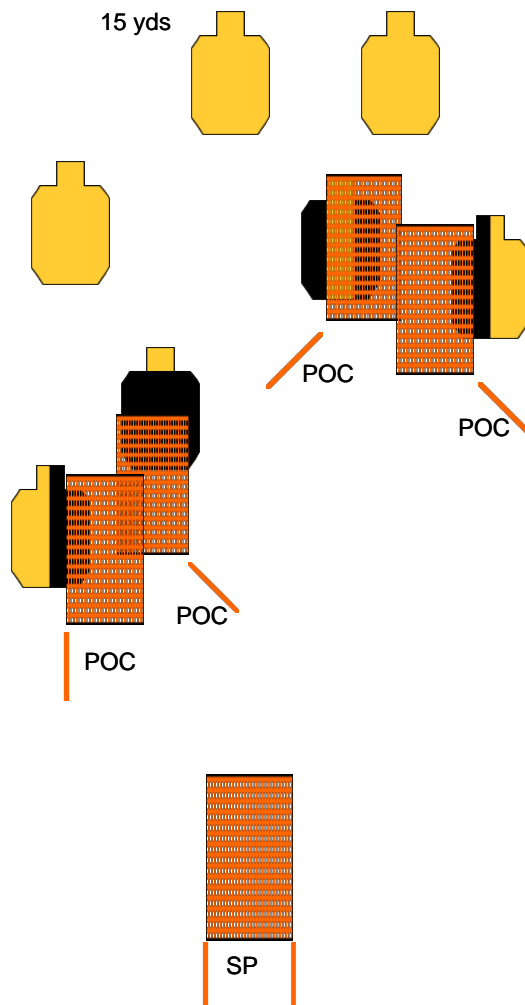

SCORING: Unlimited

ROUND COUNT: 14

TARGETS: 7

DISTANCE: 5 - 15yds

SCORED HITS: Best 2 per target

PENALTIES: Per IDPA Rules

CONCEALMENT: Yes

NOTES:

GARDEN GANG RANGE 1 NOVEMBER 2020

RULES: IDPA Rules

Created By: Kurt Schlicht

START POSITION:

Standing at SP stradling the line, gun loaded to division capacity, holstered and concealed. PCC starts at low ready.

PROCEDURE:

At the signal, engage all threats from inside of the cover lines.

SCORING: Unlimited

ROUND COUNT: 14

TARGETS: 7

DISTANCE: 3 - 10yds.

SCORED HITS: Best 2 per target

PENALTIES: Per IDPA Rules