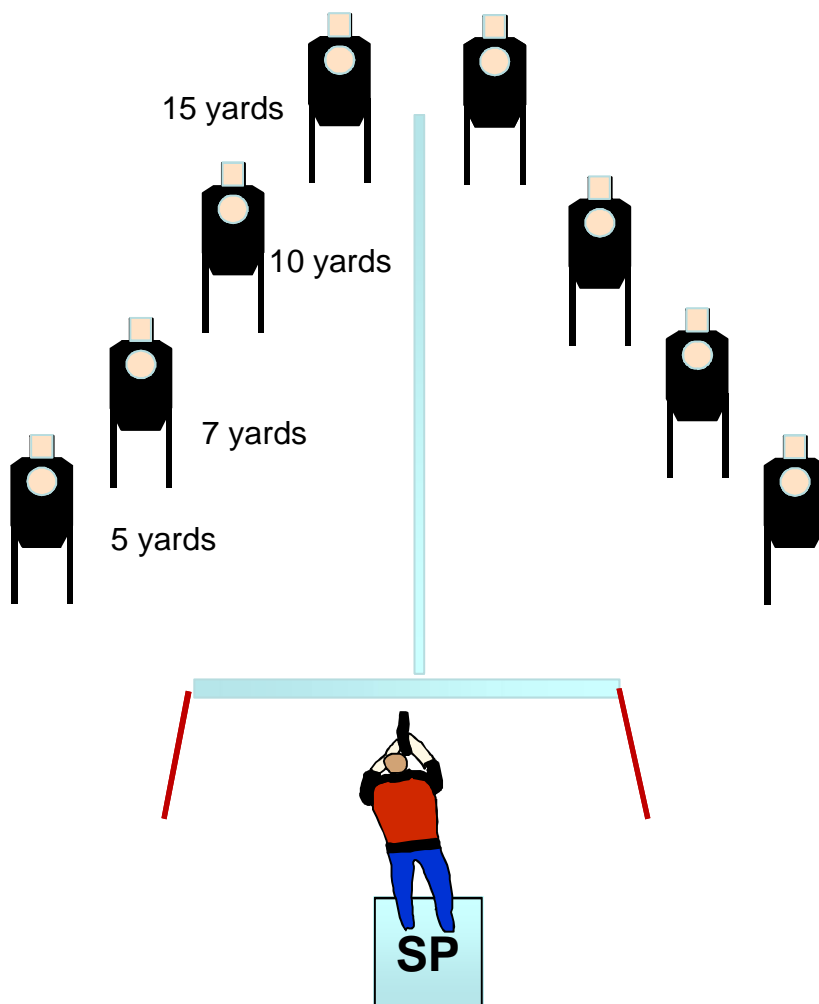

Lake County IDPA
Scenerio: Bath Salt Crazed Cannibals
Course Designer: *John Sellman*

SCENARIO:

You are in your back yard looking out thru your fence when you see a group of crazies hopped up on bath salts heading for you and your home. You know the only way to stop them is a heart or head shot! Take them out!

GUN READY CONDITION: Loaded to division capacity and holstered. All mags at division capacity. PCC at low ready.

STRINGS: 1
SCORING: 16 rounds min, Unlimited
TARGETS: 8 threat, 0 non threat
SCORED HITS: Best 2 per paper
START-STOP: Audible - Last shot
RULES: Current IDPA Rulebook
COVER GARMENT: Not required

STAGE PROCEDURE: Standing in SP box looking out thru your fence, hands relaxed at sides.
At the signal take out the crazies utilizing available cover

Bay #5