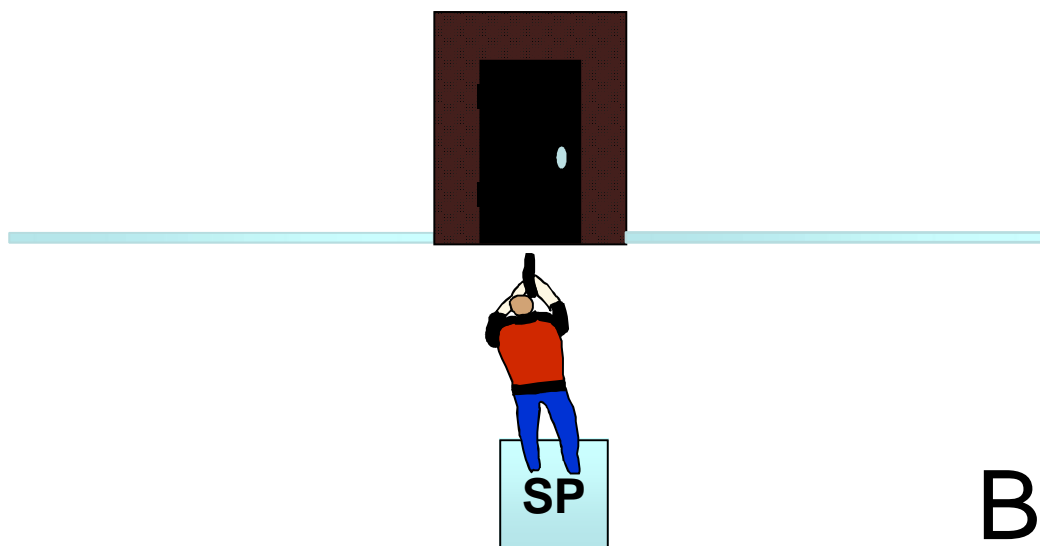

Lake County IDPA
Scenerio: Bad day at work gets worse!

Course Designer: *John Sellman*

SCENARIO: You come home from a bad day at work and enter your house. Once you get thru the door you realize armed thugs have taken your spouse and kids hostage.

GUN READY CONDITION: Loaded to division capacity and holstered. All mags at division capacity. PCC at low ready.

STAGE PROCEDURE: Standing in SP box hands relaxed at sides. At the signal, open the door and enter your home. After you are thru the door, draw and save your family!

STRINGS: 1
SCORING: 12 rounds min, Unlimited
TARGETS: 6 threats, 3 non threat
SCORED HITS: Best 2 per paper
START-STOP: Audible - Last shot
RULES: Current IDPA Rulebook
COVER GARMENT: Not required

7 yards

10 yards

5 yards

Bay #4