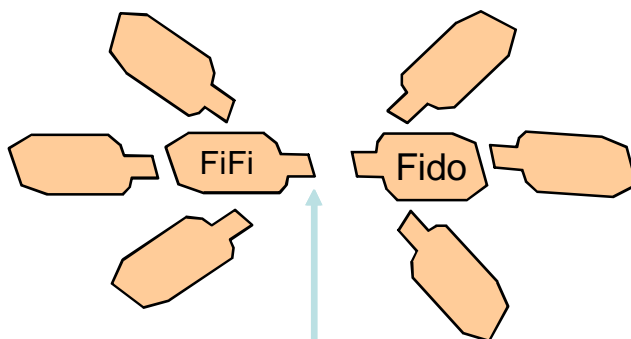

Lake County IDPA
Scenerio: Poochie play-time gone bad
Course Designer: *John Sellman*

SCENARIO: You put your favorite pooches out in the yard for some play time. You hear barking and growling thru the window. You turn and see they are surrounded by a pack of wild dogs. Save your pooches!

GUN READY CONDITION: Loaded to division capacity and holstered. All mags at division capacity. PCC low ready.

STRINGS: 1
SCORING: 18 rounds min, Unlimited
TARGETS: 6 threat, 2 non threat
SCORED HITS: Best 3 per paper
START-STOP: Audible - Last shot
RULES: Current IDPA Rulebook
COVER GARMENT: Not Required

STAGE PROCEDURE: Standing in SP box facing up range, hands relaxed at sides.

At the signal turn then draw and engage all targets thru the open window in any order with 3 shots each. Fido and FiFi are NO SHOTS!

15 Yards