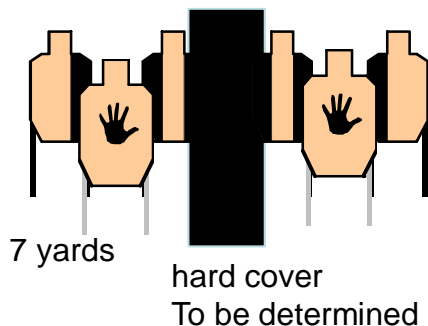

Lake County IDPA
Scenerio: Classroom invasion
Course Designer: *John Sellman*

SCENARIO: You are an armed math teacher at a local high school. You are writing an equation on the chalk board when you hear a commotion behind you. Realizing something is wrong, you turn to the class and realize 4 threats have taken up seats at the rear of your class. Take out the threats!

GUN READY CONDITION: Loaded to division capacity and holstered. All mags at division capacity. PCC on table facing down range.

STRINGS: 1
SCORING: 12 rounds min, Unlimited
TARGETS: 4 threats, 2 non threat
SCORED HITS: Best 3 per paper
START-STOP: Audible - Last shot
RULES: Current IDPA Rulebook
COVER GARMENT: Not required

STAGE PROCEDURE: Standing facing and writing on the chalk board. At the signal, turn, then draw and take out the threats to your students!